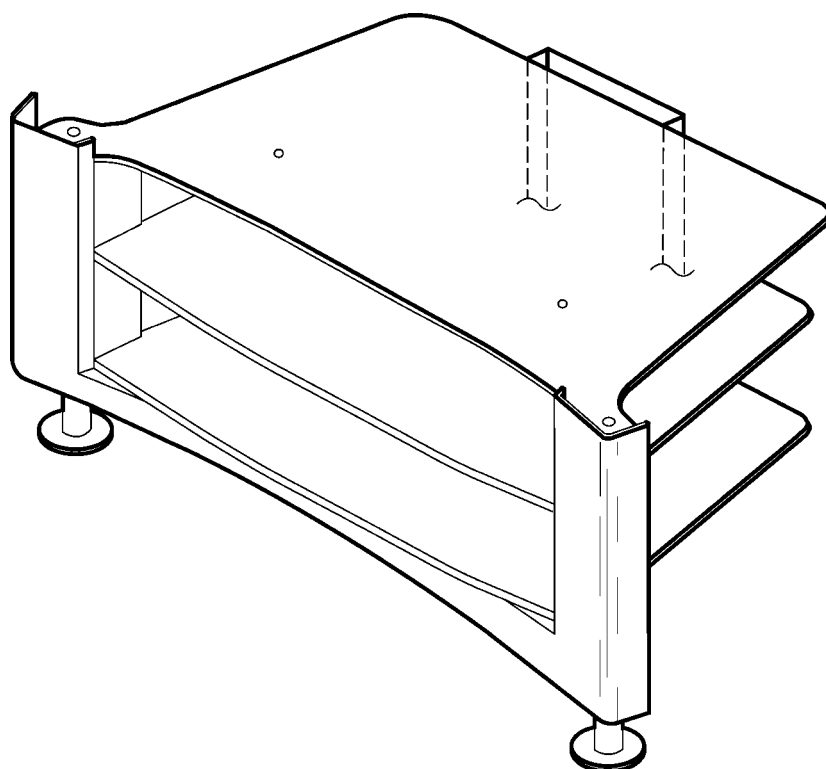

JVC

SERVICE MANUAL

TV STAND

RK-C32WL1

FIXING KIT [Parts No. 12JVC341]

PARTS LIST

△	Ref. No.	Parts No.	Parts Name	Description
		16JVC34RCT	TOP PANEL	
		16JVC34PROASSY	BUILT UP REAR PROFILE ASSEMBLY	
		13JVC341P	FRONT MOULDING	
		13JVC342	REAR LEFT MOULDING	
		13JVC343	REAR RIGHT MOULDING	
		2EFJVC34	FRONT END FRAME ASSEMBLY	
		780GLIDE	BODIA CHROME MILD STEEL GLIDE	
		6GSJVC34	SHAPED AND PRINTED GLASS SHELF	
		8JVC34PANEL	CABLE MANAGEMENT PANEL	
		8JVC34BOX	BOX	
		8EPSJVC341	LEFT END CAP	
		8EPSJVC342	RIGHT END CAP	
		5M630CHXB	GLIDE TO METAL ASSEMBLY SCREW	
		5M432PPZZ	MOULDING SCREWS	
		10JVC34MOD	ASSEMBLY INSTRUCTIONS	