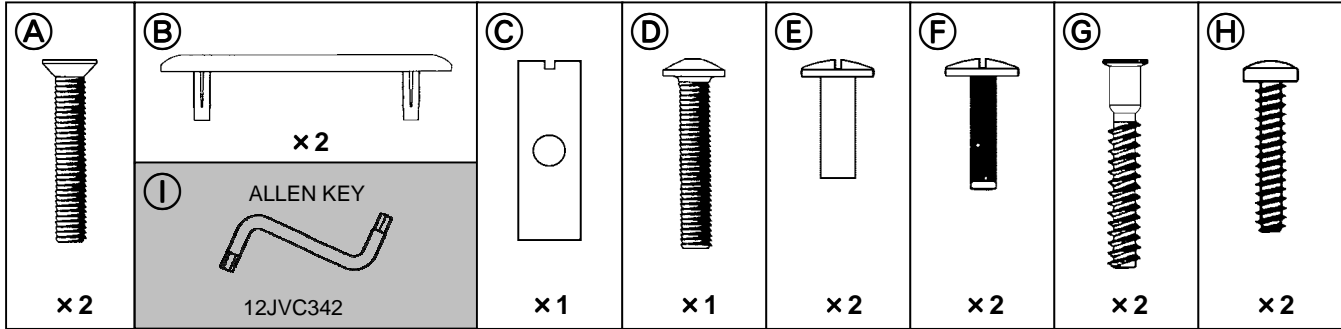

JVC

SERVICE MANUAL

TV STAND

RK-C32WL1

FIXING KIT [Parts No. 12JVC341]

PARTS LIST

△	Ref. No.	Parts No.	Parts Name	Description
		16JVC34RCT	TOP PANEL	
		16JVC34PROASSY	BUILT UP REAR PROFILE ASSEMBLY	
		13JVC341P	FRONT MOULDING	
		13JVC342	REAR LEFT MOULDING	
		13JVC343	REAR RIGHT MOULDING	
		2EFJVC34	FRONT END FRAME ASSEMBLY	
		780GLIDE	BODIA CHROME MILD STEEL GLIDE	
		6GSJVC34	SHAPED AND PRINTED GLASS SHELF	
		8JVC34PANEL	CABLE MANAGEMENT PANEL	
		8JVC34BOX	BOX	
		8EPSJVC341	LEFT END CAP	
		8EPSJVC342	RIGHT END CAP	
		5M630CHXB	GLIDE TO METAL ASSEMBLY SCREW	
		5M432PPZZ	MOULDING SCREWS	
		10JVC34MOD	ASSEMBLY INSTRUCTIONS	